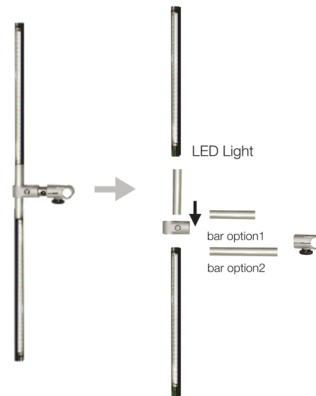

LS-23 (x2)  
+  
LV-23 (x4)  
+  
LG (x1)

LS-23 (x2)  
+  
LV-23 (x4)

**Spec.**

Stand Frame & Material Chromudio (Travel bags optional)

## LED Light

• **LS-23** (LED Stand)

• **LV-23** (LED Vertical)

• **LT-23** (LED Top)

• **LG** (LED Grid)

Grid Frame Sizes

LG-2022 (Size 20m W x 22m D) -- LH-23 (x4)

LG-3025 (Size 30m W x 25m D) -- LH-23 (x6)