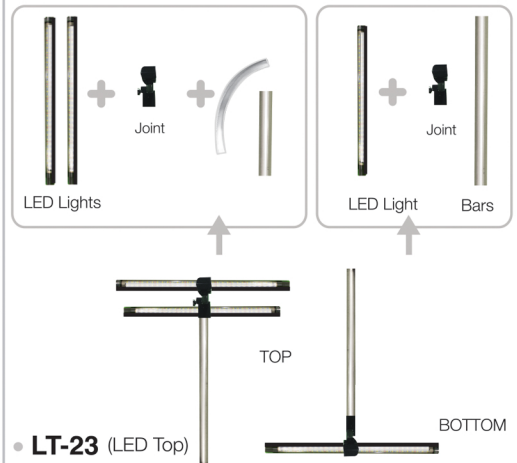

200W x 220D x 220H  
300W x 250D x 220H  
400W x 300D x 220H

200W x 200D x 220H  
300W x 250D x 220H  
400W x 300D x 220H

**Lighting Options**

LS-23 (x2)  
+  
LT-23 (x1)

LS-23 (x2)  
+  
LV-23 (x1)

LS-23 (x2)  
+  
LV-23 (x1)

LS-23 (x2)  
+  
LV-23 (x4)  
+  
LG (x1)

LS-23 (x2)  
+  
LV-23 (x4)

**Spec.**

Stand Frame & Material Chromudio (Travel bags optional)

## LED Light

• **LS-23** (LED Stand)

• **LV-23** (LED Vertical)

• **LT-23** (LED Top)

• **LG** (LED Grid)

Grid Frame Sizes

LG-2022 (Size 20m W x 22m D) -- LH-23 (x4)

LG-3025 (Size 30m W x 25m D) -- LH-23 (x6)

LG-4030 (Size 40m W x 30m D) -- LH-23 (x8)

**GF - Grid Frames**

**LH-23 (x4)**

**Dimmer Controller**